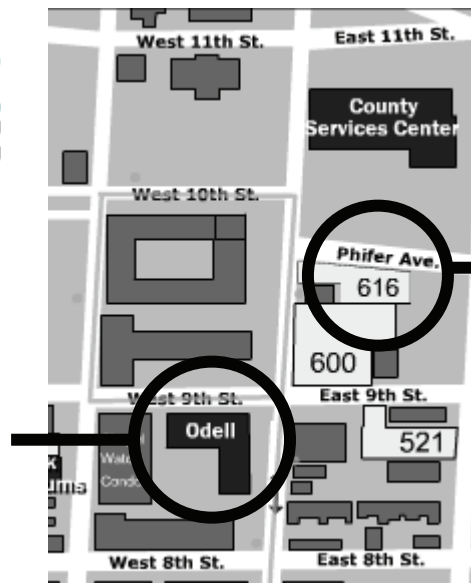

# Professional Career Center Participant

**The Professional  
Career Center**  
525 N. Tryon Street,  
2nd Floor  
Charlotte, NC 28202

Preferred Parking is generously offering a discounted rate of \$3 per day for Career Center visitors. This lot is located behind the Rustic Martini. If you are coming from Tryon or College, please turn on Phifer Ave. and enter "Preferred Parking" lot (616 on map). Visitors to the Career Center should place this placard on the dash of their vehicle and then insert \$3 in the slot associated with their space number.